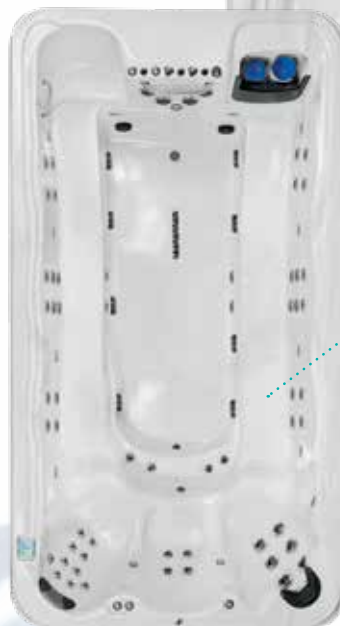

EP-14 PREMIUM

Specifications	EP-14
Swim system	Quad Adjustable Swim Jets
Dimensions	427 x 231 x 132cm
Dry weight	1,021 Kg
Filled weight	7,305 Kg
Water capacity	6,284 Ltrs
Pumps	2 x 2 HP Pumps
Circulation / filtration	24-hr Whisper Pure™
Heater	3 kW
Full foam	Yes
Filter type	(1) 50 sq ft Pleated (1) Disposable Micron
Features	2 x 18" Front & Side Rails Pool Light
Available in	Semi In-Ground Above Ground

Optional Twin Bench

*Available on Premium EP-14 and requires hydrotherapy system and WaVs Variable Speed System.

EP-14 Optional Features

Upgraded Swim System:

- WaVs Variable Speed System
- 2 x 3 HP True Variable Speed Swim Pumps with Built-in Speed Control
- 4 x Swim Jets
- Touch Screen LCD

Hydrotherapy System:

- 28 Helix™ Jets
- 3 HP 1-Spd Pump
- BellagioFall Water Feature
- Twin Bench with 32 Helix™ Jets (inc. 2 x 1.5 HP pump)

Dynabrite LED Lighting System:

- 12 x 2" Multi-colour LED's
- Multi-colour 5" Pool LED
- LED Lighting to BellagioFall Water Feature

Sanitisation Options:

- Ozone
- Diamond AOP™

Stereo Options:

- BBA™ Fully Integrated Sound System - only available with Quad Swim System (inc. 4 Speakers & Sub-woofer)
- 2 x Patio Speakers

Aquatic Training:

- Swim Pro Stationary Resistant Swim Tether
- Rowing Bars & Resistance Cords

Additional Options:

- Worldwide WiFi Spa Control - only available with Quad Swim System

*Swim Spa shows optional hydrotherapy system and dynabrite lighting